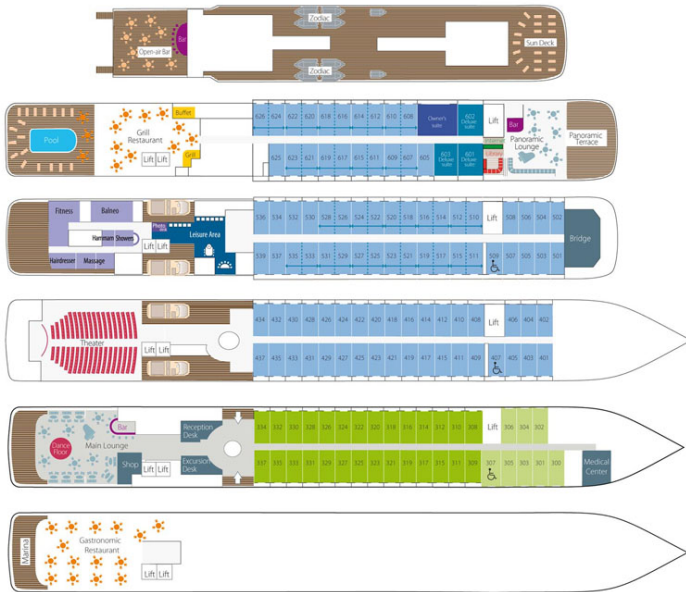

The Small Cruise Ship Collection

www.small-cruise-ships.com

small-cruise-ships.com

info@small-cruise-ships.com

INSIDE YOUR SHIP

The Small Cruise Ship Collection

www.small-cruise-ships.com

01432 507 280 (within UK)

info@small-cruise-ships.com | small-cruise-ships.com