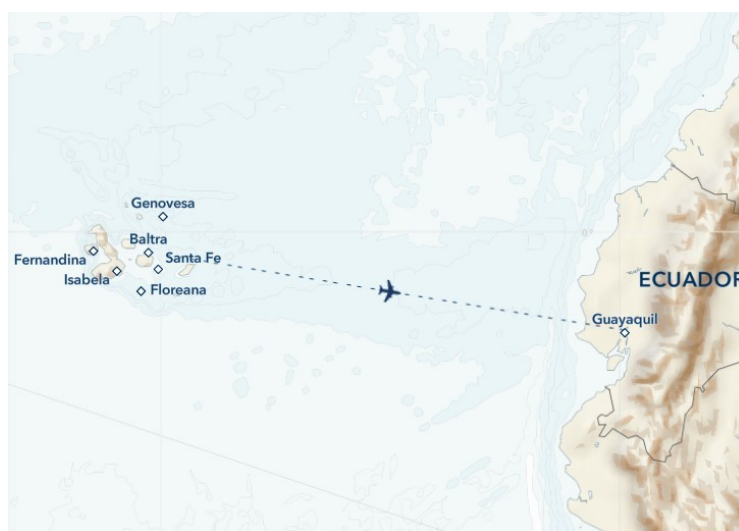

EXPLORING GALAPAGOS: ONE WEEK SAILING THE ISLANDS

Zodiac to pristine beaches, kayak or stand-up paddleboard along volcanic shores, explore wildlife on land or under the sea. Experience the Galapagos aboard two elegant and nimble ships, well-equipped for up-close exploration. Perfect for couples, families, and solo travelers. Encounter abundant wildlife--blue-footed boobies, marine iguanas, Darwin's finches, pink flamingos, giant tortoises and more. The wildlife of Galapagos is legendary for being without fear in the presence of humans.

ITINERARY

DAY 1 Guayaquil, Ecuador

We meet you on arrival in Ecuador, either in Quito, Ecuador's capital city in the Andes, or in the coastal city of Guayaquil, for an included transfer to your convenient hotel for an overnight stay. Both cities are well-served by international carriers, and Galapagos flights start and end in Quito with a stop in Guayaquil. Guests in Guayaquil stay at the locally owned Hotel Oro Verde and have the choice of several hotels in Quito, including a convenient airport hotel. You may opt for a pre-voyage extension to Mashpi Reserve in the tropical Andes outside Quito, a biodiversity hotspot. Or choose to reserve

The Small Cruise Ship Collection

www.small-cruise-ships.com

small-cruise-ships.com

info@small-cruise-ships.com

additional hotel nights and tours in Quito or Guayaquil.

Arrival Time: Anytime.

Arrival City: Quito or Guayaquil, Ecuador

San Cristobal:

Search for red-footed boobies and the endemic mockingbird and lava lizard -- found only on this easternmost island. Walk along the powdery white sand at a gorgeous beach fronted by iconic Kicker Rock. Explore Baquerizo Moreno, where sea lions thrive in the middle of town.