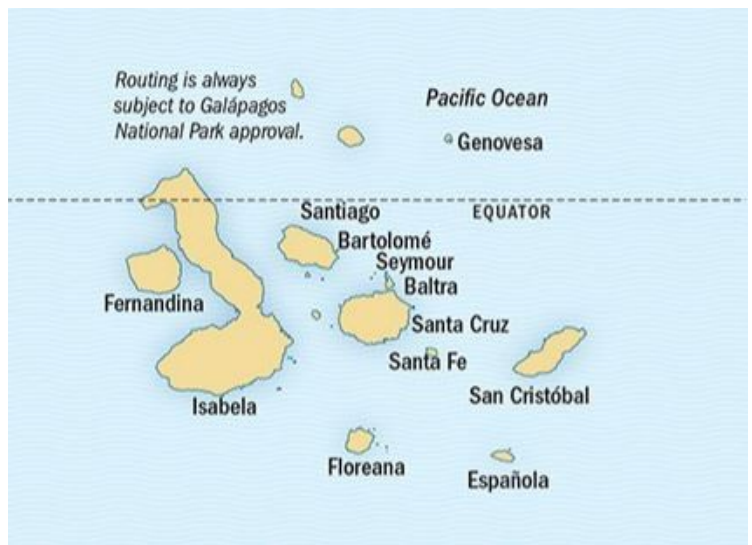

GALÁPAGOS ABOARD NATIONAL GEOGRAPHIC ENDEAVOUR II + PERU'S LAND OF THE INCA

Embark on a sweeping adventure that encapsulates all the wildness of Galápagos balanced with the cultural and historic experiences of Machu Picchu & Peru's Land of the Inca. You'll explore Galápagos in depth aboard the 96-guest National Geographic Endeavour II, a fully-equipped expedition ship with tools for exploration. Encounter abundant wildlife—snorkel with sea lions and hike the highlands among giant tortoises. Then journey to contemporary Lima and historic Cusco, a UNESCO World Heritage site. Overnight at Machu Picchu and enjoy the luxury of a second day with options like an early hike out to the iconic Sun Gate, the final checkpoint on the Inca Trail.

ITINERARY

DAY 1: Guayaquil, Ecuador

Upon arrival in Guayaquil, transfer to the Hotel Oro Verde Guayaquil. Ask your Expedition Specialist about extra nights

DAY 2: Guayaquil / Galápagos / Embark Ship

This morning, fly to the Galápagos Islands and board National Geographic Endeavour II. After lunch, we begin our exploration of the islands and their remarkable wildlife. (B,L,D)