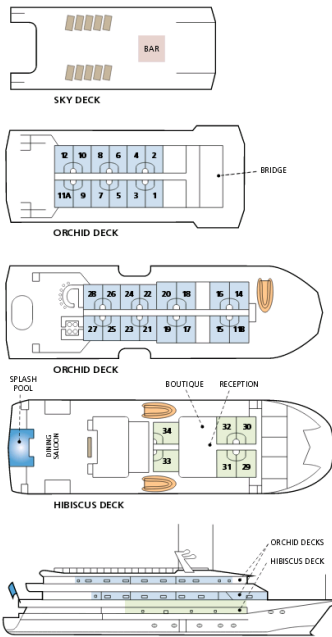

The Small Cruise Ship Collection

www.small-cruise-ships.com

small-cruise-ships.com

info@small-cruise-ships.com

INSIDE YOUR SHIP